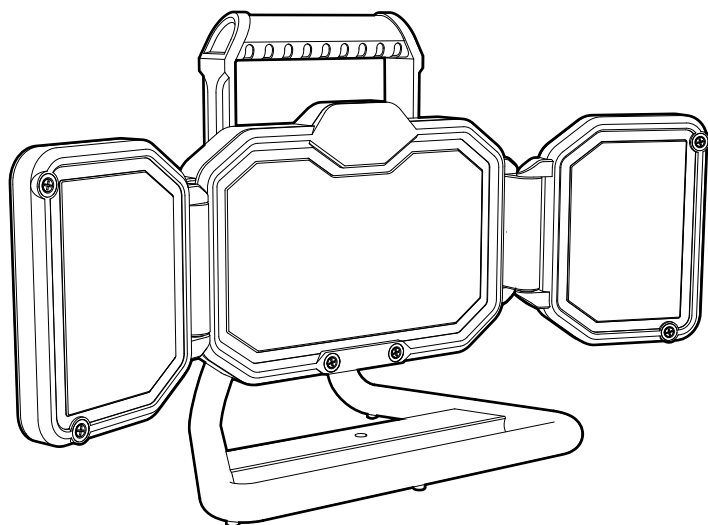

XANLITE

PRAR30WR3TRV23

LED	IP54
3400lm	5000K
3 x lithium 3.7V 2200mAh	
25000h	USB 5V/2A

x1

x1

x2

x2

x1