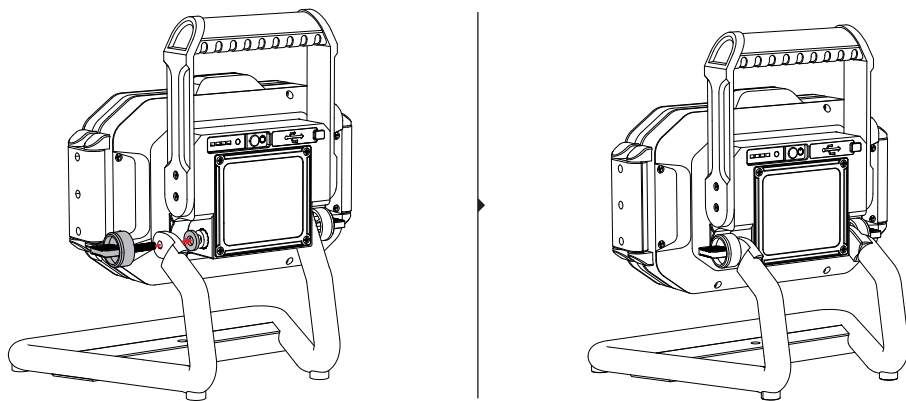

01

ON/OFF

MODES

CHARGE

0-25%

Flash

25-50%

Fix Flash