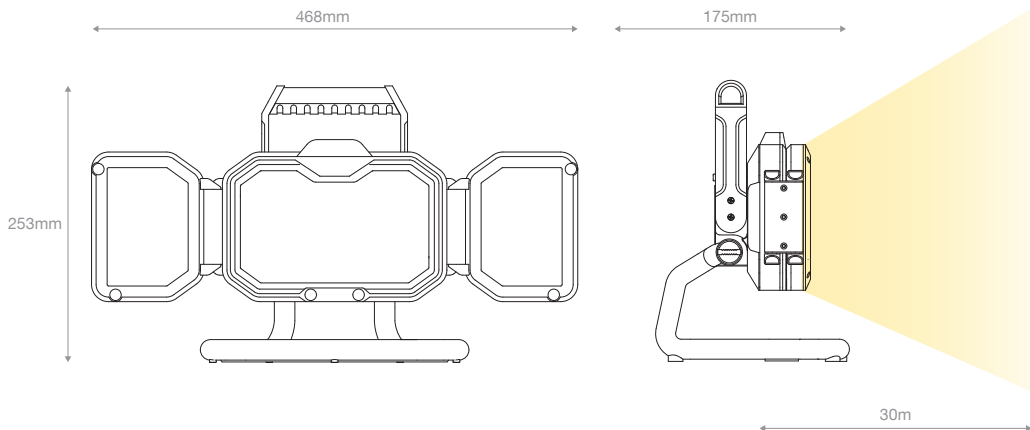

01

ON/OFF

MODES

CHARGE

0-25%

Flash

25-50%

Fix Flash