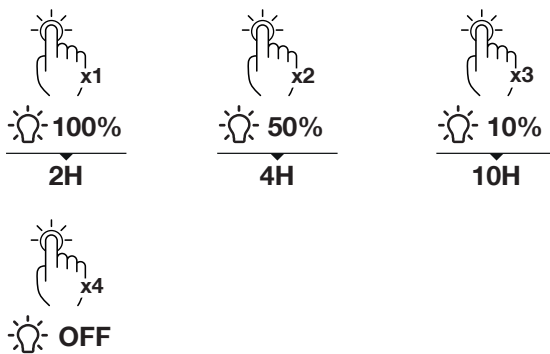

01

ON/OFF

MODES

CHARGE

0-25%

Flash

25-50%

Fix Flash