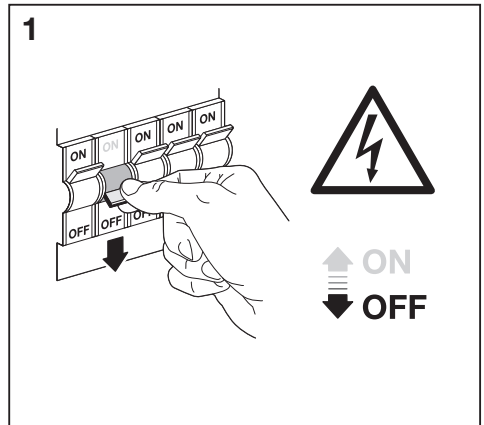

CABINET LED CORNER

LOW-VOLTAGE UNDER CABINET LUMINAIRES

	EAN	W	lm	K	⊖ (°C)	V~	mA	Hz	PF	
Cabinet LED Corner 35 cm	4058075268227	5	320	3000	-20...+40	220-240	50	50/60	>0.5	0.2 kg
Cabinet LED Corner 35 cm two light	4058075227910	9	640	3000	-20...+40	220-240	90	50/60	>0.5	0.4 kg
Cabinet LED Corner 55 cm	4058075227958	8	480	3000	-20...+40	220-240	70	50/60	>0.5	0.3 kg
Cabinet LED Corner 55 cm two light	4058075268265	12	800	3000	-20...+40	220-240	120	50/60	>0.5	0.6 kg