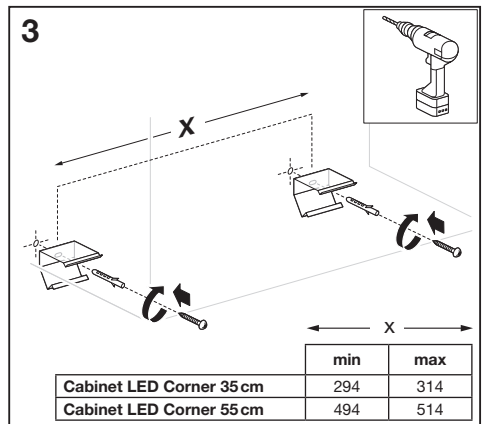

CABINET LED CORNER

LOW-VOLTAGE UNDER CABINET LUMINAIRES

	EAN	W	lm	K	⊖ (°C)	V~	mA	Hz	PF	
Cabinet LED Corner 35 cm	4058075268227	5	320	3000	-20...+40	220-240	50	50/60	>0.5	0.2 kg
Cabinet LED Corner 35 cm two light	4058075227910	9	640	3000	-20...+40	220-240	90	50/60	>0.5	0.4 kg
Cabinet LED Corner 55 cm	4058075227958	8	480	3000	-20...+40	220-240	70	50/60	>0.5	0.3 kg
Cabinet LED Corner 55 cm two light	4058075268265	12	800	3000	-20...+40	220-240	120	50/60	>0.5	0.6 kg