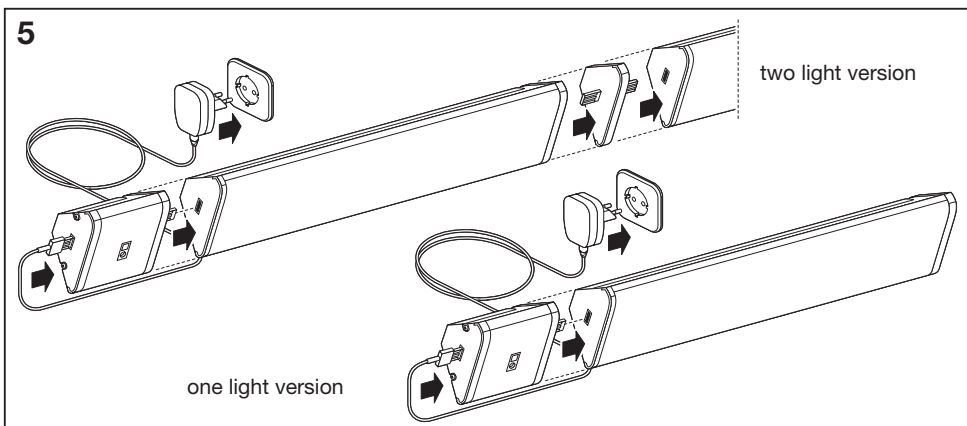

CABINET LED CORNER

LOW-VOLTAGE UNDER CABINET LUMINAIRES

	EAN	W	lm	K	⊖ (°C)	V~	mA	Hz	PF	
Cabinet LED Corner 35 cm	4058075268227	5	320	3000	-20...+40	220-240	50	50/60	>0.5	0.2 kg
Cabinet LED Corner 35 cm two light	4058075227910	9	640	3000	-20...+40	220-240	90	50/60	>0.5	0.4 kg
Cabinet LED Corner 55 cm	4058075227958	8	480	3000	-20...+40	220-240	70	50/60	>0.5	0.3 kg
Cabinet LED Corner 55 cm two light	4058075268265	12	800	3000	-20...+40	220-240	120	50/60	>0.5	0.6 kg