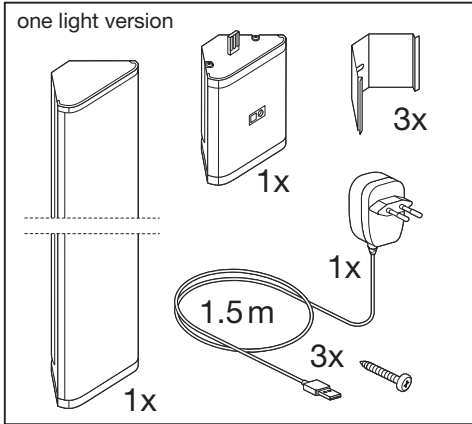

CABINET LED CORNER

LOW-VOLTAGE UNDER CABINET LUMINAIRES

	EAN	W	lm	K	⊖ (°C)	V~	mA	Hz	PF	
Cabinet LED Corner 35 cm	4058075268227	5	320	3000	-20...+40	220-240	50	50/60	>0.5	0.2 kg
Cabinet LED Corner 35 cm two light	4058075227910	9	640	3000	-20...+40	220-240	90	50/60	>0.5	0.4 kg
Cabinet LED Corner 55 cm	4058075227958	8	480	3000	-20...+40	220-240	70	50/60	>0.5	0.3 kg
Cabinet LED Corner 55 cm two light	4058075268265	12	800	3000	-20...+40	220-240	120	50/60	>0.5	0.6 kg