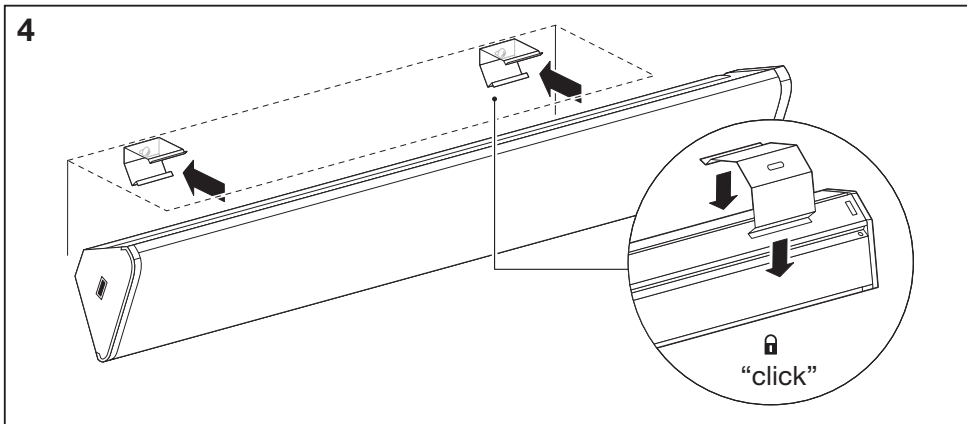

CABINET LED CORNER

LOW-VOLTAGE UNDER CABINET LUMINAIRES

	EAN	W	lm	K	⊖ (°C)	V~	mA	Hz	PF	
Cabinet LED Corner 35 cm	4058075268227	5	320	3000	-20...+40	220-240	50	50/60	>0.5	0.2 kg
Cabinet LED Corner 35 cm two light	4058075227910	9	640	3000	-20...+40	220-240	90	50/60	>0.5	0.4 kg
Cabinet LED Corner 55 cm	4058075227958	8	480	3000	-20...+40	220-240	70	50/60	>0.5	0.3 kg
Cabinet LED Corner 55 cm two light	4058075268265	12	800	3000	-20...+40	220-240	120	50/60	>0.5	0.6 kg