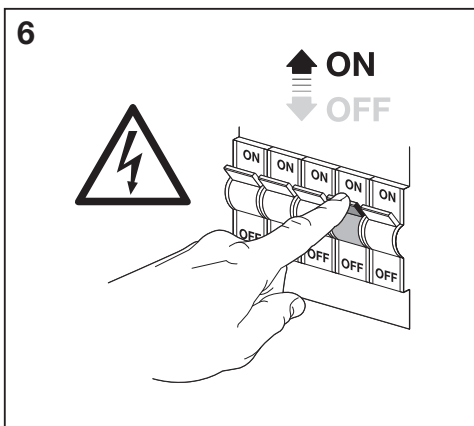

CABINET LED CORNER

LOW-VOLTAGE UNDER CABINET LUMINAIRES

	EAN	W	lm	K	⊖ (°C)	V~	mA	Hz	PF	
Cabinet LED Corner 35 cm	4058075268227	5	320	3000	-20...+40	220-240	50	50/60	>0.5	0.2 kg
Cabinet LED Corner 35 cm two light	4058075227910	9	640	3000	-20...+40	220-240	90	50/60	>0.5	0.4 kg
Cabinet LED Corner 55 cm	4058075227958	8	480	3000	-20...+40	220-240	70	50/60	>0.5	0.3 kg
Cabinet LED Corner 55 cm two light	4058075268265	12	800	3000	-20...+40	220-240	120	50/60	>0.5	0.6 kg