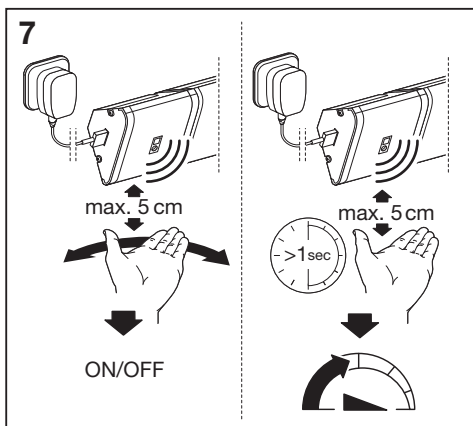

CABINET LED CORNER

LOW-VOLTAGE UNDER CABINET LUMINAIRES

	EAN	W	lm	K	⊖ (°C)	V~	mA	Hz	PF	
Cabinet LED Corner 35 cm	4058075268227	5	320	3000	-20...+40	220-240	50	50/60	>0.5	0.2 kg
Cabinet LED Corner 35 cm two light	4058075227910	9	640	3000	-20...+40	220-240	90	50/60	>0.5	0.4 kg
Cabinet LED Corner 55 cm	4058075227958	8	480	3000	-20...+40	220-240	70	50/60	>0.5	0.3 kg
Cabinet LED Corner 55 cm two light	4058075268265	12	800	3000	-20...+40	220-240	120	50/60	>0.5	0.6 kg