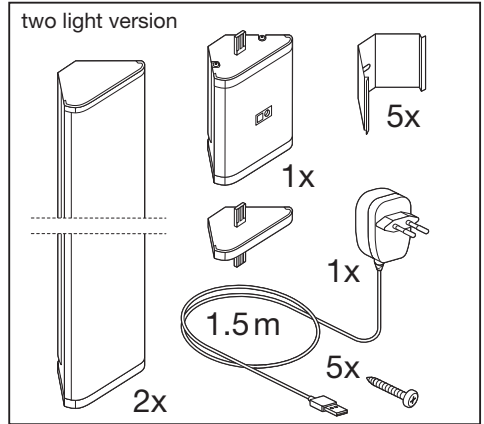

CABINET LED CORNER

LOW-VOLTAGE UNDER CABINET LUMINAIRES

	EAN	W	lm	K	⊖ (°C)	V~	mA	Hz	PF	
Cabinet LED Corner 35 cm	4058075268227	5	320	3000	-20...+40	220-240	50	50/60	>0.5	0.2 kg
Cabinet LED Corner 35 cm two light	4058075227910	9	640	3000	-20...+40	220-240	90	50/60	>0.5	0.4 kg
Cabinet LED Corner 55 cm	4058075227958	8	480	3000	-20...+40	220-240	70	50/60	>0.5	0.3 kg
Cabinet LED Corner 55 cm two light	4058075268265	12	800	3000	-20...+40	220-240	120	50/60	>0.5	0.6 kg