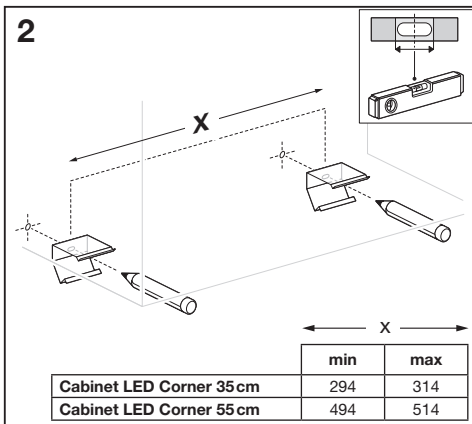

CABINET LED CORNER

LOW-VOLTAGE UNDER CABINET LUMINAIRES

	EAN	W	lm	K	⊖ (°C)	V~	mA	Hz	PF	
Cabinet LED Corner 35 cm	4058075268227	5	320	3000	-20...+40	220-240	50	50/60	>0.5	0.2 kg
Cabinet LED Corner 35 cm two light	4058075227910	9	640	3000	-20...+40	220-240	90	50/60	>0.5	0.4 kg
Cabinet LED Corner 55 cm	4058075227958	8	480	3000	-20...+40	220-240	70	50/60	>0.5	0.3 kg
Cabinet LED Corner 55 cm two light	4058075268265	12	800	3000	-20...+40	220-240	120	50/60	>0.5	0.6 kg