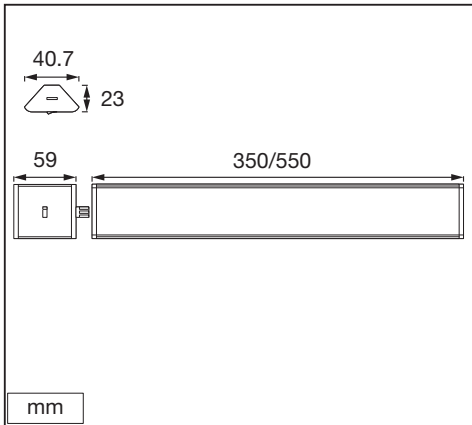

CABINET LED CORNER

LOW-VOLTAGE UNDER CABINET LUMINAIRES

	EAN	W	lm	K	⊖ (°C)	V~	mA	Hz	PF	
Cabinet LED Corner 35 cm	4058075268227	5	320	3000	-20...+40	220-240	50	50/60	>0.5	0.2 kg
Cabinet LED Corner 35 cm two light	4058075227910	9	640	3000	-20...+40	220-240	90	50/60	>0.5	0.4 kg
Cabinet LED Corner 55 cm	4058075227958	8	480	3000	-20...+40	220-240	70	50/60	>0.5	0.3 kg
Cabinet LED Corner 55 cm two light	4058075268265	12	800	3000	-20...+40	220-240	120	50/60	>0.5	0.6 kg