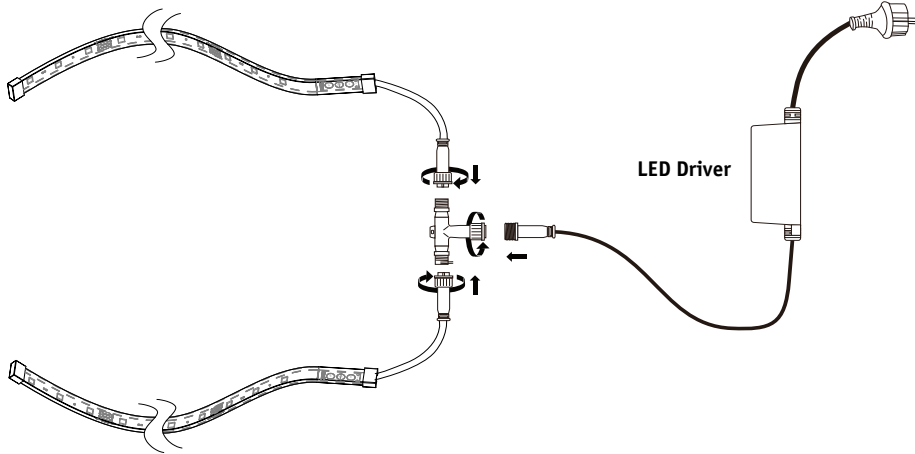

1x

A

230V ~

off

not incl. LED driver

Art.-Nr.: 988.48 21VA
988.49 75VA
988.50 150VA

B

on

MODE Mode selection

SPEED BRIGHT Brightness and Mode speed

COLOR Color change