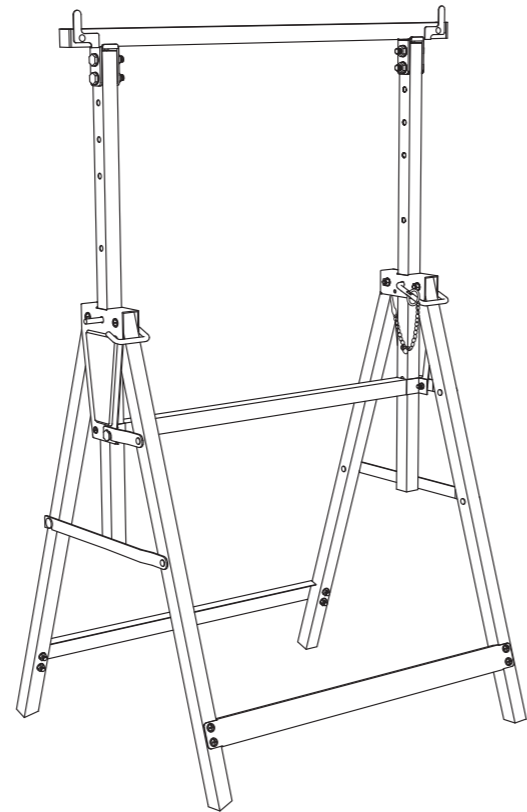

size: 145x210mm

145mm

210mm

**TRETEAU PLIABLE
CABALLETE PLEGABLE**

A		x 1	I		8mm	x 4
B		x 2	J		M6x35mm	x 8
C		x 2	K		6mm	x 16
D		x 2	L		6mm	x 8
E		x 1	M		M5x12mm	x 2
F		x 2	N		M5x12mm	x 2
G		x 4	O		5mm	x 6
H		x 4	P		5mm	x 4