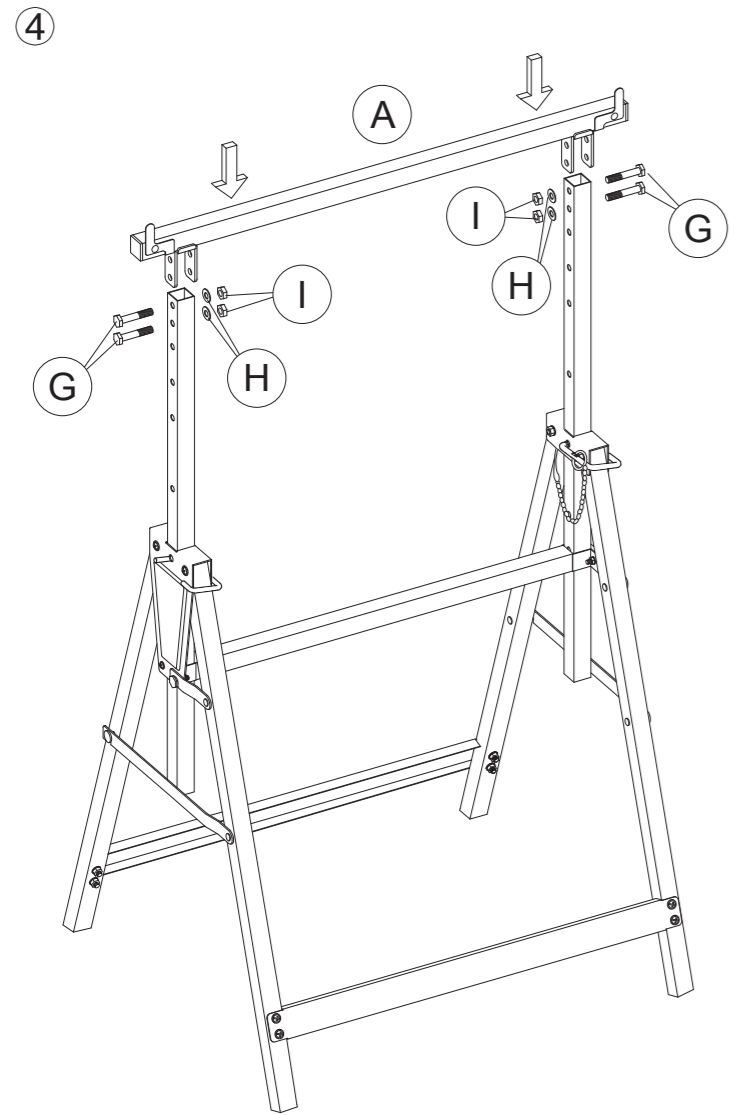

size: 145x210mm

145mm

210mm

**TRETEAU PLIABLE
CABALLETE PLEGABLE**

A		x 1	I		8mm	x 4
B		x 2	J		M6x35mm	x 8
C		x 2	K		6mm	x 16
D		x 2	L		6mm	x 8
E		x 1	M		M5x12mm	x 2
F		x 2	N		M5x12mm	x 2
G		x 4	O		5mm	x 6
H		x 4	P		5mm	x 4