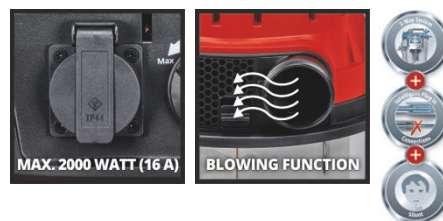

Données techniques

- Alimentation secteur	220-240 V | 50/60 Hz
- Puissance	1400 W
- Puissance d'aspiration max.	220 mbar
- Capacité du navire	30 L
- Longueur du tuyau d'aspiration	300 cm
- Diamètre du tuyau d'aspiration	36 mm
- Longueur du cordon d'alimentation	500 cm
- Puissance maximum de la prise 230 V	2000 W
- Niveau de pression acoustique Lpa	72 dB (A)