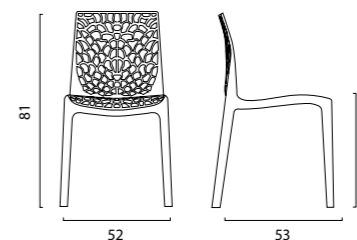

Gruvyer

Sedia in policarbonato trasparente
Transparent polycarbonate chair

SEDIA GRUYER POLICARBONATO POLYCARBONATE CHAIR GRUYER

COLORI | COLORS

COLORI COLORS	CODICE ITEM CODE	COD. EAN EAN CODE
 TRASPARENTE CRISTAL CLEAR	S6316TR	8.005.465.822.725
 ROSSO RUBINO RUBY RED	S6316TRRR	8.005.465.890.342
 FUMÈ SMOKED GREY	S6316TRY	8.005.465.890.472
 MARRONE BROWN	S6316TRMA	8.005.465.890.458

DIMENSIONI | DIMENSIONS (cm)

IMPILABILE | STACKABLE

LOGISTICA | LOGISTIC

		PESO WEIGHT (kg)
PZ. PALLET PCS. PALLET	16	5,1
MISURE PALLET PALLET DIM. (cm)	100 x 52 x 175 h	
PZ. BILICO PCS. TRUCK	1.088	
PZ. 40' CTR PCS. 40' CTN	960	