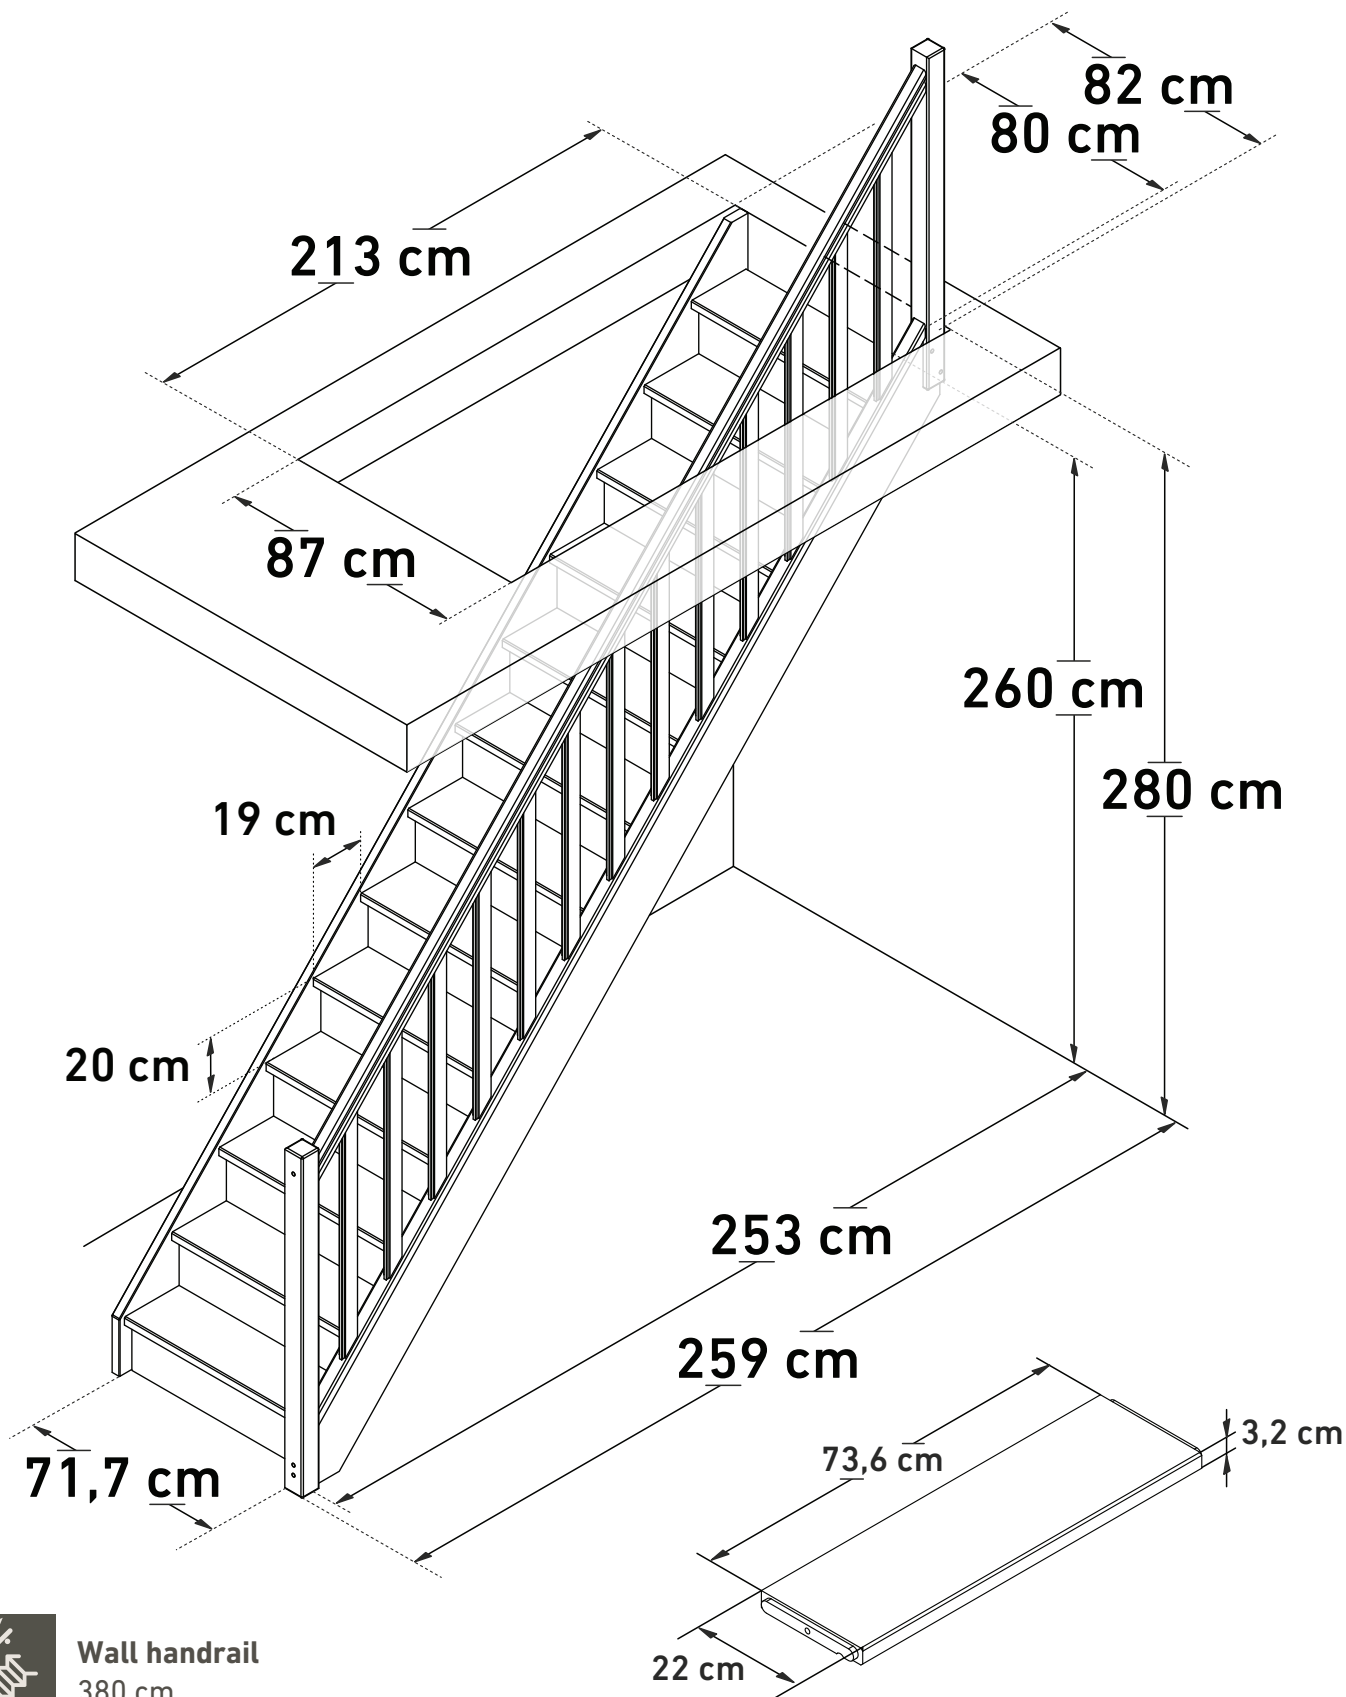

DIMENSIONS

# MILAN • HELSINKI • LIVERPOOL

(STRAIGHT FLIGHT, MOULDED BANISTER, BULLNOSE)

Wall handrail  
380 cm

High confort  
46,47°

Height  
100 cm

Space, balusters  
10,5 cm

[www.sogem-sa.com](http://www.sogem-sa.com)

# MILAN • HELSINKI • LIVERPOOL

(STRAIGHT FLIGHT, MOULDED BANISTER)

Wall handrail  
380 cm

High confort  
46,47°

Height  
95 cm

Space, balusters  
11,7 cm

[www.sogem-sa.com](http://www.sogem-sa.com)

DIMENSIONS