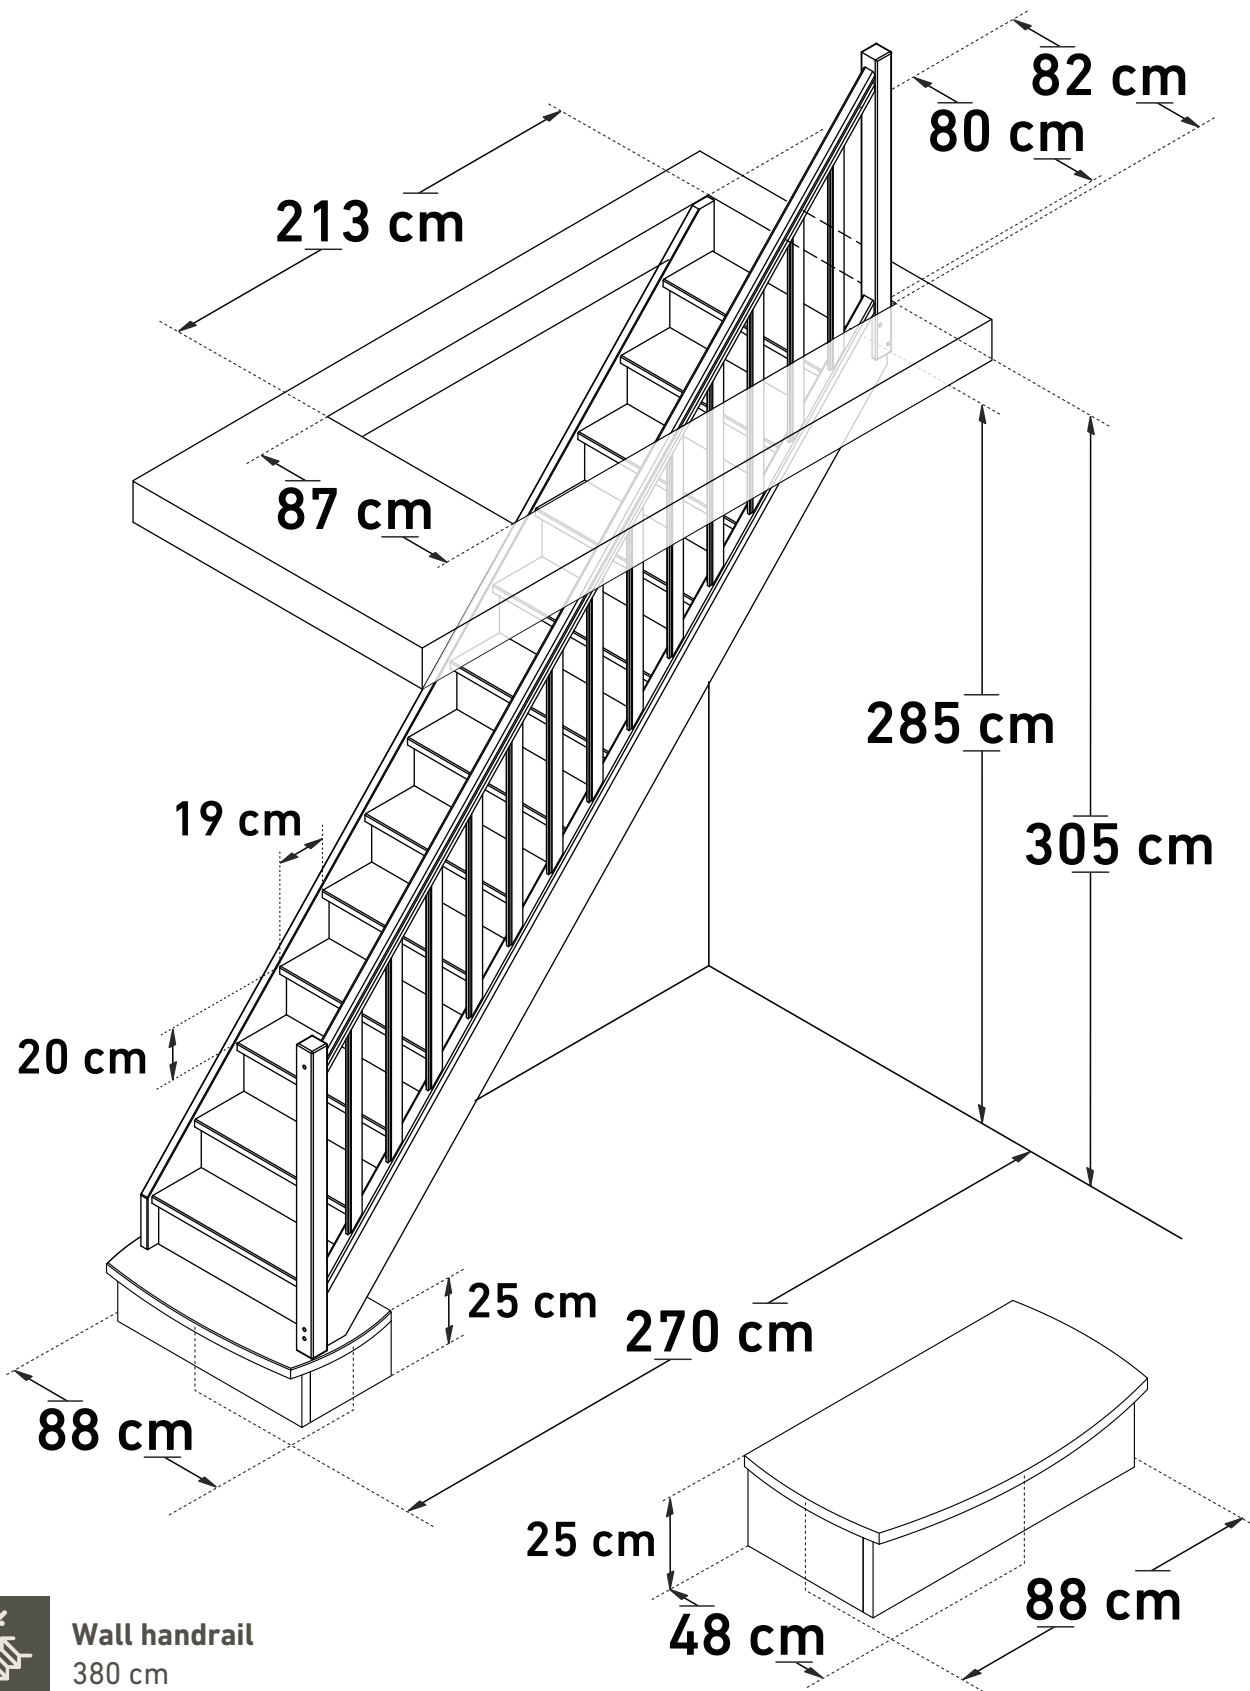

DIMENSIONS

# MILAN • HELSINKI • LIVERPOOL

(STRAIGHT FLIGHT, MOULDED BANISTER)

Wall handrail  
380 cm

High confort  
46,47°

Height  
95 cm

Space, balusters  
11,7 cm

[www.sogem-sa.com](http://www.sogem-sa.com)

DIMENSIONS

# MILAN • HELSINKI • LIVERPOOL

(STRAIGHT FLIGHT, MOULDED BANISTER, BULLNOSE)

Wall handrail  
380 cm

High confort  
46,47°

Height  
95 cm

Space, balusters  
11,7 cm

[www.sogem-sa.com](http://www.sogem-sa.com)