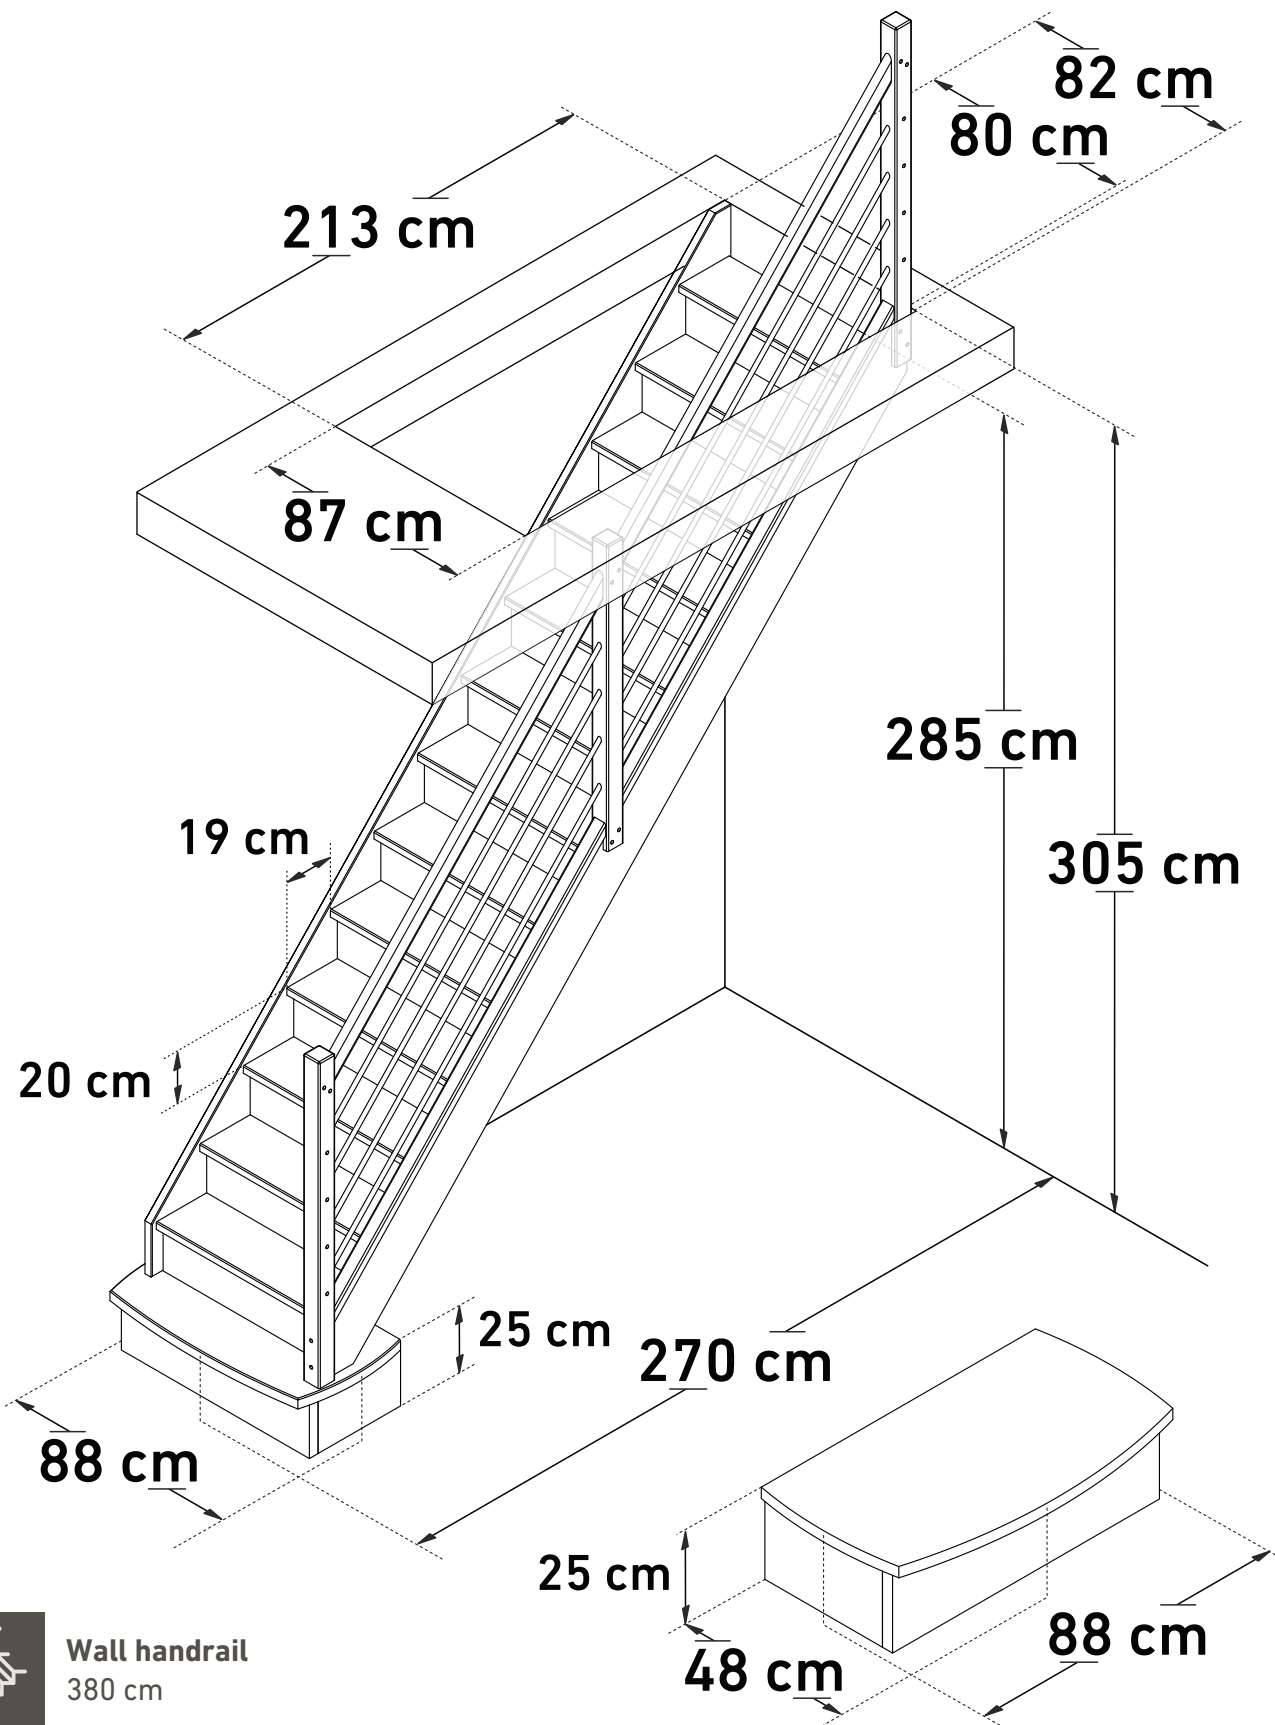

DIMENSIONS

MILAN • HELSINKI • LIVERPOOL

(STRAIGHT FLIGHT, MOULDED BANISTER, BULLNOSE)

Wall handrail
380 cm

High confort
46,47°

Height
100 cm

Space, balusters
10,5 cm

www.sogem-sa.com