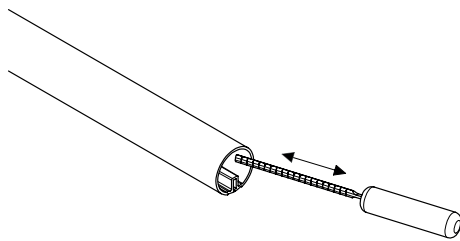

CLEAN PEARL GREY

2M

CC
OPTION

C13
OPTION

C20F							
 x 2 K2-1094911	 x 2 K1-1094916	 x 1 K1-1094920 2,0 m			 x 1 K1-35230		
		 x 5 K1-1094940 2,0 m			 x 5 K3-08023 Ø8 x 50		
				 x 10 K1-1094942	 x 4 K3-06059 Ø4,8 x 25	 x 1 K3-90001	
 x 10 K3-05007 M5 x 5	 x 8 K1-01017 17mm	 x 8 K3-06070 Ø10 x 60	 x 8 K3-10494 Ø10 / Ø21	 x 8 K3-04210 Ø10	 x 8 K3-08001 Ø12 x 60		
CC [OPTION]		C13 [OPTION]		A25 [OPTION]			
 x 2 K1-35230		 x 4 K2-1094938		 Non inclus Verre acrylique Ackrylglas Vidrio acrílico			
 x 1 K2-1077182	 x 5 K2-1094930						

1

2

Alt
A

Alt
B

3

4

5

6