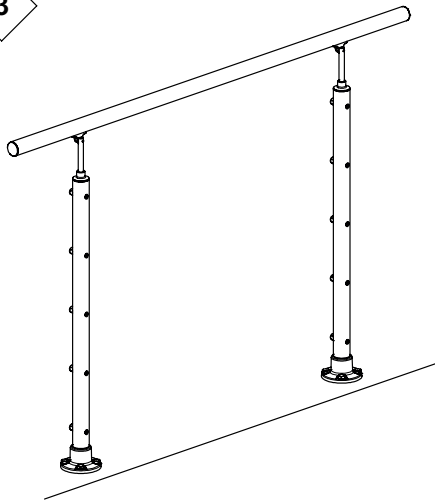

CLEAN PEARL GREY

2M

CC
OPTION

C13
OPTION

C20F							
 x 2 K2-1094911	 x 2 K1-1094916	 x 1 K1-1094920 2,0 m			 x 1 K1-35230		
		 x 5 K1-1094940 2,0 m			 x 5 K3-08023 Ø8 x 50		
				 x 10 K1-1094942	 x 4 K3-06059 Ø4,8 x 25	 x 1 K3-90001	
 x 10 K3-05007 M5 x 5	 x 8 K1-01017 17mm	 x 8 K3-06070 Ø10 x 60	 x 8 K3-10494 Ø10 / Ø21	 x 8 K3-04210 Ø10	 x 8 K3-08001 Ø12 x 60		
CC [OPTION]		C13 [OPTION]		A25 [OPTION]			
 x 2 K1-35230		 x 4 K2-1094938		 Non inclus Verre acrylique Ackrylglas Vidrio acrílico			
 x 1 K2-1077182	 x 5 K2-1094930						

1

2

Alt
A

Alt
B

3

4

5

6