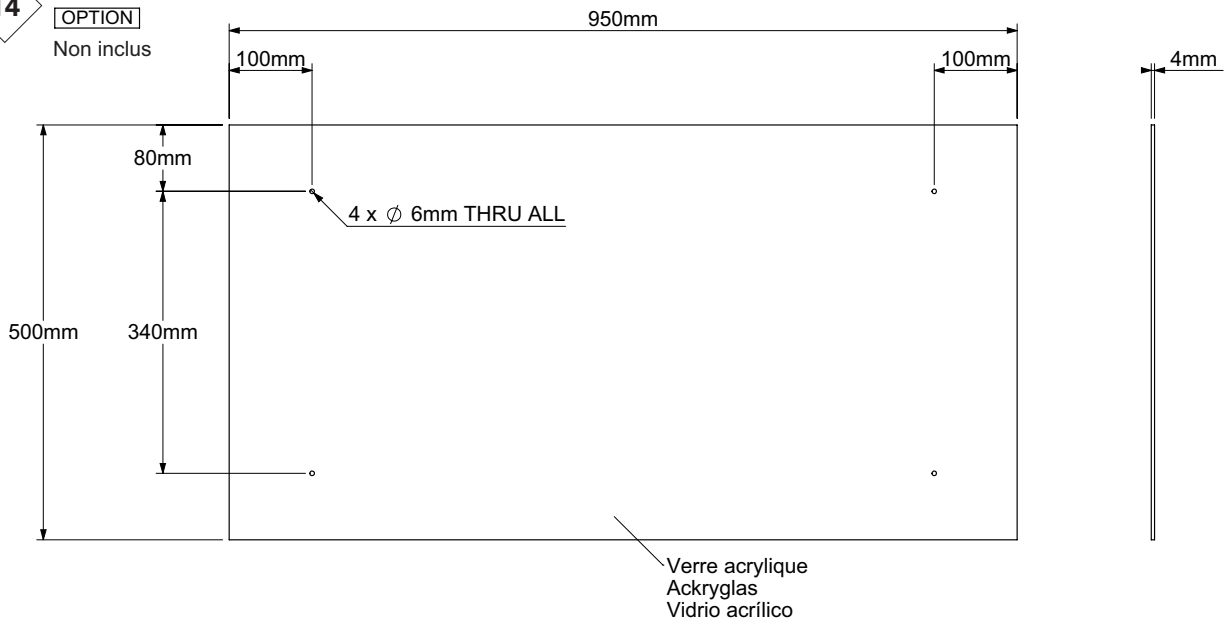

14

A25
OPTION
Non inclus