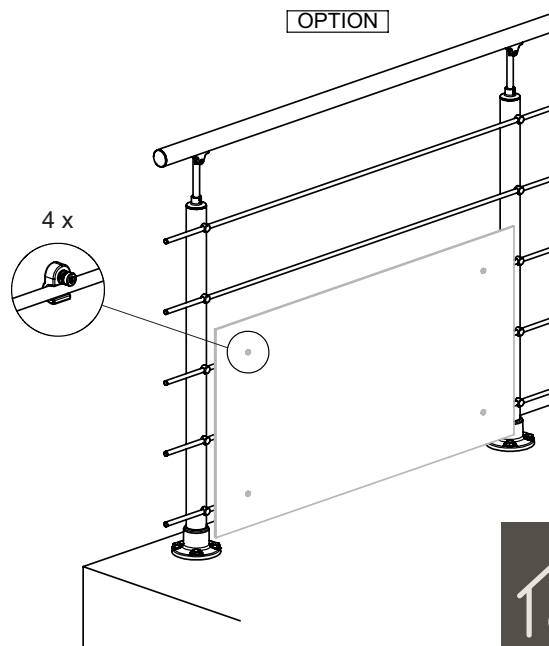

CLEAN PEARL GREY

2M

CC
OPTION

C13
OPTION

C20F							
 x 2 K2-1094911	 x 2 K1-1094916	 x 1 K1-1094920 2,0 m			 x 1 K1-35230		
		 x 5 K1-1094940 2,0 m			 x 5 K3-08023 Ø8 x 50		
				 x 10 K1-1094942	 x 4 K3-06059 Ø4,8 x 25	 x 1 K3-90001	
 x 10 K3-05007 M5 x 5	 x 8 K1-01017 17mm	 x 8 K3-06070 Ø10 x 60	 x 8 K3-10494 Ø10 / Ø21	 x 8 K3-04210 Ø10	 x 8 K3-08001 Ø12 x 60		
CC [OPTION]		C13 [OPTION]		A25 [OPTION]			
 x 2 K1-35230		 x 4 K2-1094938		 Non inclus Verre acrylique Ackrylglas Vidrio acrílico			
 x 1 K2-1077182	 x 5 K2-1094930						