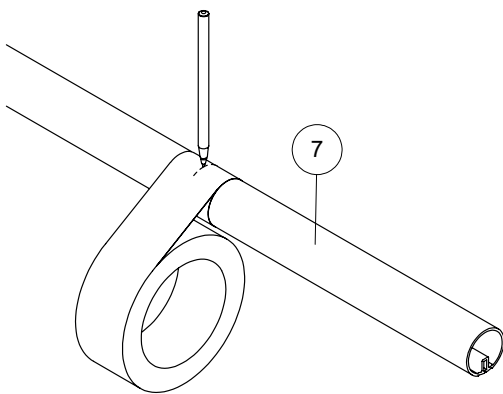

CLEAN PEARL GREY

2M

CC
OPTION

C13
OPTION

C20F							
 x 2 K2-1094911	 x 2 K1-1094916	 x 1 K1-1094920 2,0 m			 x 1 K1-35230		
		 x 5 K1-1094940 2,0 m			 x 5 K3-08023 Ø8 x 50		
				 x 10 K1-1094942	 x 4 K3-06059 Ø4,8 x 25	 x 1 K3-90001	
 x 10 K3-05007 M5 x 5	 x 8 K1-01017 17mm	 x 8 K3-06070 Ø10 x 60	 x 8 K3-10494 Ø10 / Ø21	 x 8 K3-04210 Ø10	 x 8 K3-08001 Ø12 x 60		
CC [OPTION]		C13 [OPTION]		A25 [OPTION]			
 x 2 K1-35230		 x 4 K2-1094938		 Non inclus Verre acrylique Ackrylglas Vidrio acrílico			
 x 1 K2-1077182	 x 5 K2-1094930						

1

2

Alt
A

Alt
B

3

4

5

6