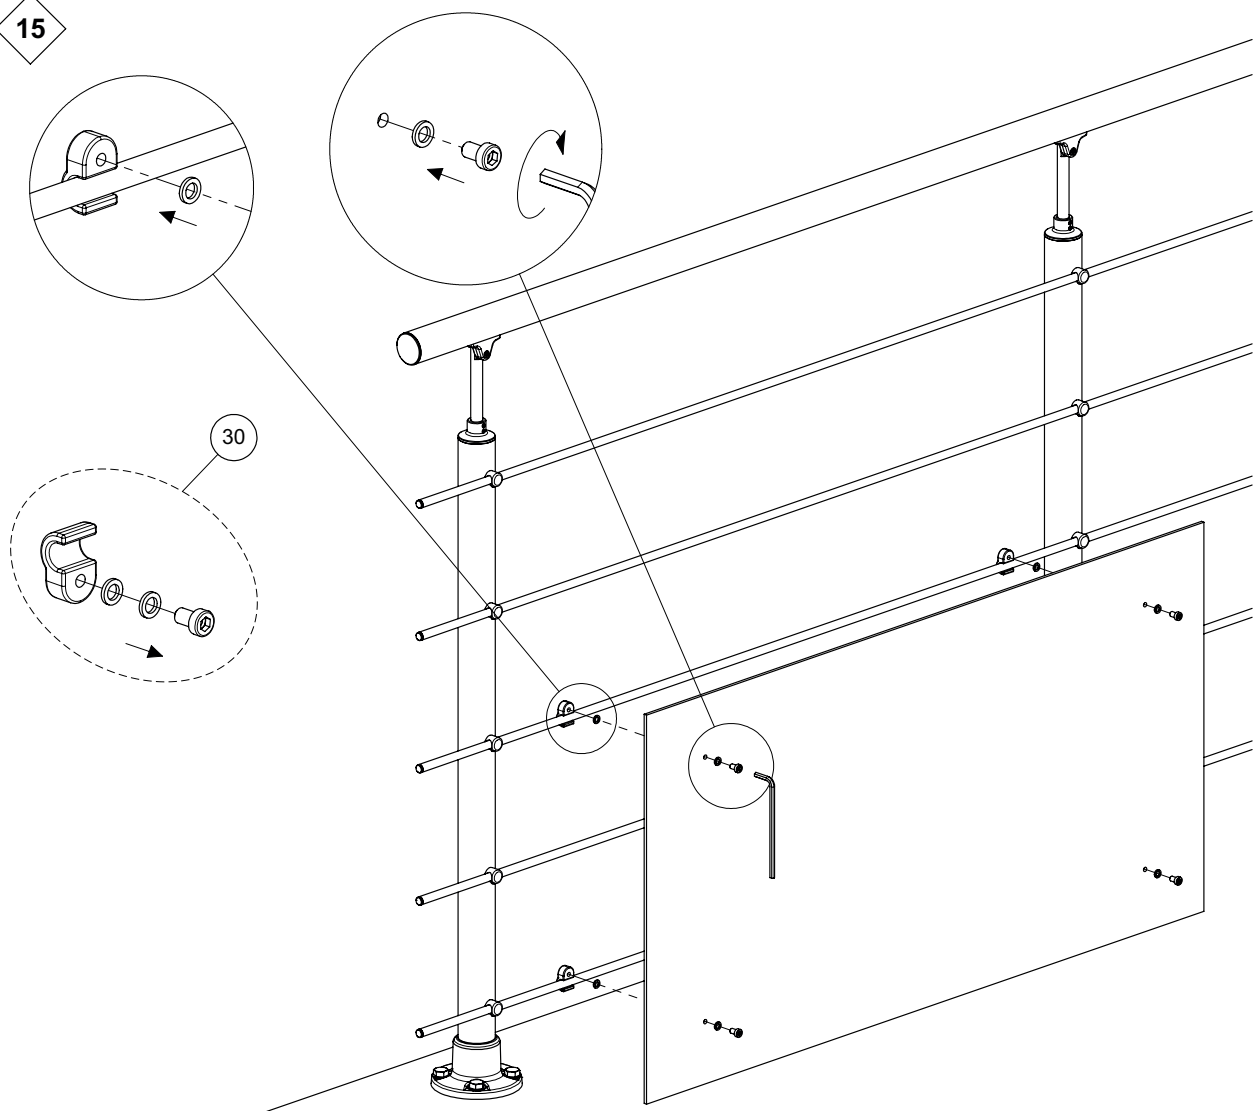

14

A25
OPTION
Non inclus

15

40 AVENUE DE L'ESPÉRANCE - 6220 FLEURUS - BELGIUM
TEL: +32/71/25.39.60, E-MAIL: info@sogem-sa.com