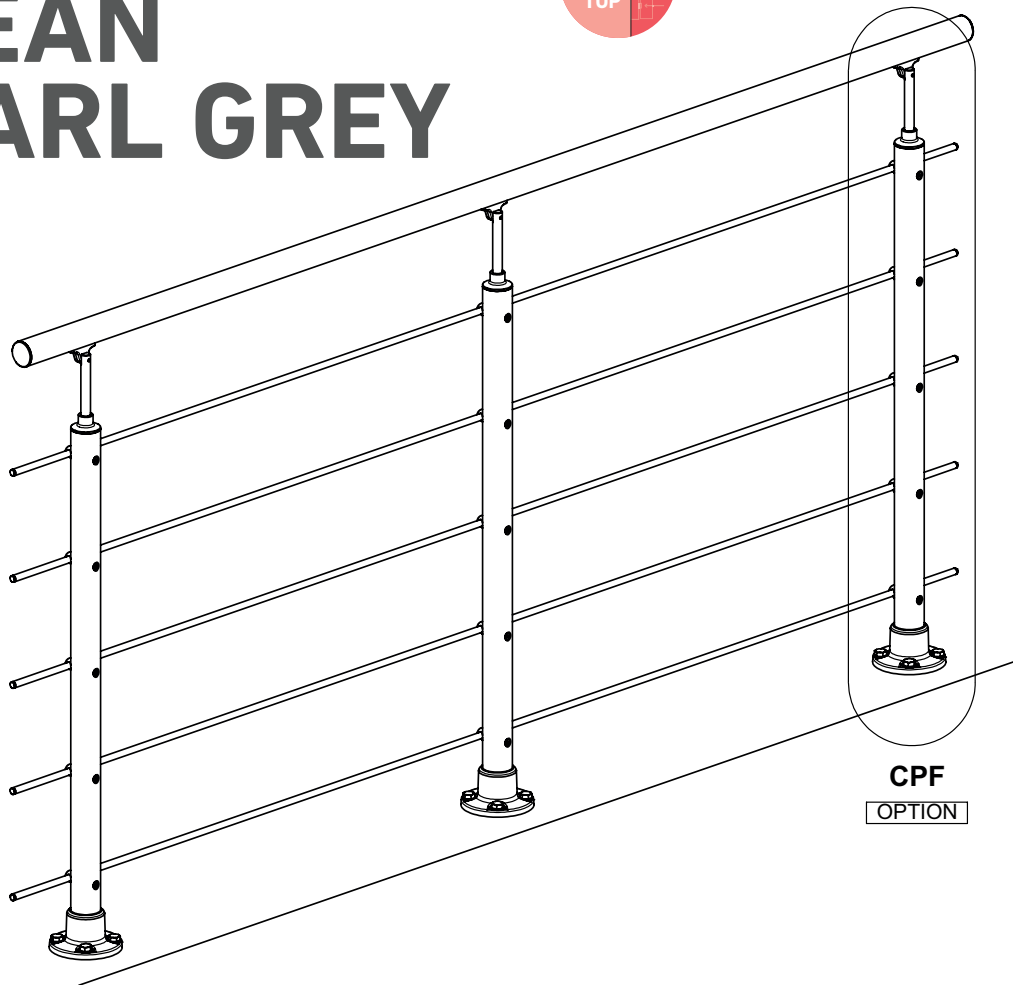

CLEAN PEARL GREY

2M

CC
OPTION

C13
OPTION

C20F							
 x 2 K2-1094911	 x 2 K1-1094916	 x 1 K1-1094920 2,0 m			 x 1 K1-35230		
		 x 5 K1-1094940 2,0 m			 x 5 K3-08023 Ø8 x 50		
				 x 10 K1-1094942	 x 4 K3-06059 Ø4,8 x 25	 x 1 K3-90001	
 x 10 K3-05007 M5 x 5	 x 8 K1-01017 17mm	 x 8 K3-06070 Ø10 x 60	 x 8 K3-10494 Ø10 / Ø21	 x 8 K3-04210 Ø10	 x 8 K3-08001 Ø12 x 60		
CC [OPTION]		C13 [OPTION]		A25 [OPTION]			
 x 2 K1-35230		 x 4 K2-1094938		 Non inclus Verre acrylique Ackrylglas Vidrio acrílico			
 x 1 K2-1077182	 x 5 K2-1094930						