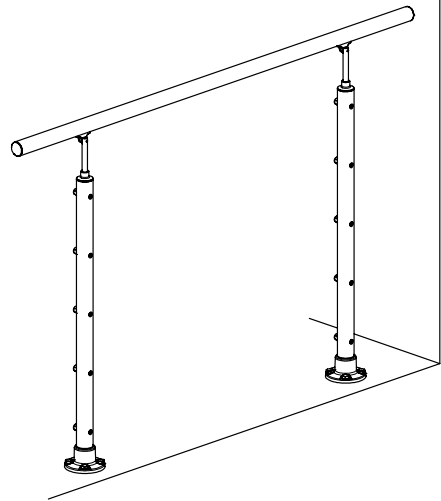

CLEAN PEARL GREY

2M

CC
OPTION

C13
OPTION

C20F							
 x 2 K2-1094911	 x 2 K1-1094916	 x 1 K1-1094920 2,0 m			 x 1 K1-35230		
		 x 5 K1-1094940 2,0 m			 x 5 K3-08023 Ø8 x 50		
				 x 10 K1-1094942	 x 4 K3-06059 Ø4,8 x 25	 x 1 K3-90001	
 x 10 K3-05007 M5 x 5	 x 8 K1-01017 17mm	 x 8 K3-06070 Ø10 x 60	 x 8 K3-10494 Ø10 / Ø21	 x 8 K3-04210 Ø10	 x 8 K3-08001 Ø12 x 60		
CC [OPTION]		C13 [OPTION]		A25 [OPTION]			
 x 2 K1-35230		 x 4 K2-1094938		 Non inclus Verre acrylique Ackrylglas Vidrio acrílico			
 x 1 K2-1077182	 x 5 K2-1094930						

1

2

Alt
A

Alt
B

3

4

5

6