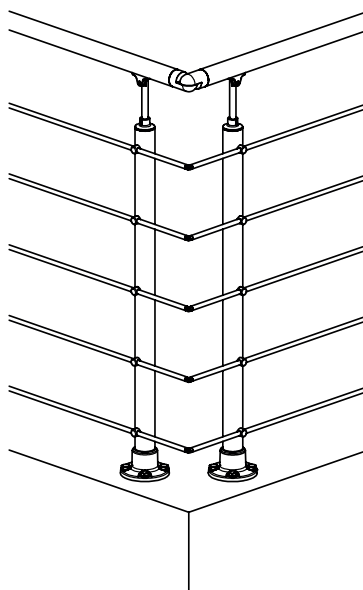

CLEAN PEARL GREY

2M

CC
OPTION

C13
OPTION

C20F							
 x 2 K2-1094911	 x 2 K1-1094916	 x 1 K1-1094920 2,0 m			 x 1 K1-35230		
		 x 5 K1-1094940 2,0 m			 x 5 K3-08023 Ø8 x 50		
				 x 10 K1-1094942	 x 4 K3-06059 Ø4,8 x 25	 x 1 K3-90001	
 x 10 K3-05007 M5 x 5	 x 8 K1-01017 17mm	 x 8 K3-06070 Ø10 x 60	 x 8 K3-10494 Ø10 / Ø21	 x 8 K3-04210 Ø10	 x 8 K3-08001 Ø12 x 60		
CC [OPTION]		C13 [OPTION]		A25 [OPTION]			
 x 2 K1-35230		 x 4 K2-1094938		 Non inclus Verre acrylique Ackrylglas Vidrio acrílico			
 x 1 K2-1077182	 x 5 K2-1094930						