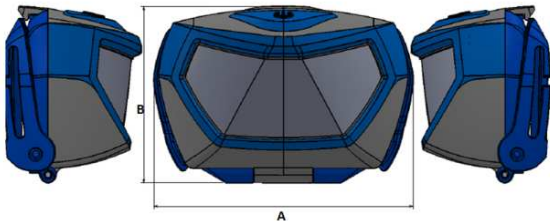

Designation:..... **16650 101 001/16650 101 421**

Battery requirement: 3 x AAA

Bulb required: 2pcs Samsung LM301B CRI 80, 6500K cool white LED

Luminous intensity:..... High: 100 lm or 508 cd
 Low: 30 lm or 121 cd

Range:..... 45m High / 22m Low
 (calculated distance at maximum luminous intensity with an illuminance of 0.25 lux)

Weight: 57g (without batteries)

Material:..... PC (Polycarbonate)
 POM (Polyformaldehyde)
 TPE (Thermoplastic Elastomer)
 PMMA (polymethyl methacrylate)
 ABS
 (All contact parts made of bronze or nickel plated steel)

Dimensions:..... **A: 67 mm**
B: 45 mm
C: 35.6 mm

Run Time (with Varta LLP):..... High: **12 h**
 Low: **35 h**

Features (Technical):

- Super bright Samsung cool white LED
- MCU control push switch: Controlled by single ON/Off switch
- 4 seconds memory wipe:
- Switch to off if high mode light longer than 4 seconds*
- Ratcheted pivot provides stable headlight rotation 81°
 (4 positions: 0, 27°, 54°, 81°)
- PC material body with over-mould rubber head for maximum durability
- Compact and lightweight headlight
- 2 meters drop test
- IPX4 water resistant
- Eye Risk Group I
- 10.000 Switch cycle life
- Passed extreme temperature shock test