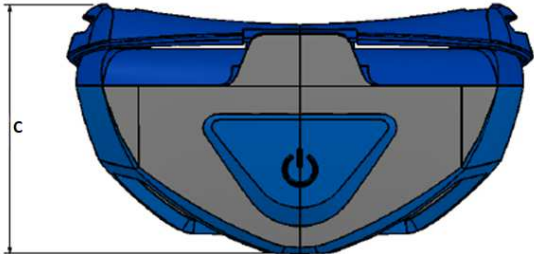

Designation:..... **16650 101 001/16650 101 421**

Battery requirement: 3 x AAA

Bulb required: 2pcs Samsung LM301B CRI 80, 6500K cool white LED

Luminous intensity:..... High: 100 lm or 508 cd
 Low: 30 lm or 121 cd

Range:..... 45m High / 22m Low
 (calculated distance at maximum luminous intensity with an illuminance of 0.25 lux)

Weight: 57g (without batteries)

Material:..... PC (Polycarbonate)
 POM (Polyformaldehyde)
 TPE (Thermoplastic Elastomer)
 PMMA (polymethyl methacrylate)
 ABS
 (All contact parts made of bronze or nickel plated steel)

Dimensions:..... **A: 67 mm**
B: 45 mm
C: 35.6 mm

Run Time (with Varta LLP):..... High: **12 h**
 Low: **35 h**

Features (Technical):

- Super bright Samsung cool white LED
- MCU control push switch: Controlled by single ON/Off switch
- 4 seconds memory wipe:
- Switch to off if high mode light longer than 4 seconds*
- Ratcheted pivot provides stable headlight rotation 81°
 (4 positions: 0, 27°, 54°, 81°)
- PC material body with over-mould rubber head for maximum durability
- Compact and lightweight headlight
- 2 meters drop test
- IPX4 water resistant
- Eye Risk Group I
- 10.000 Switch cycle life
- Passed extreme temperature shock test