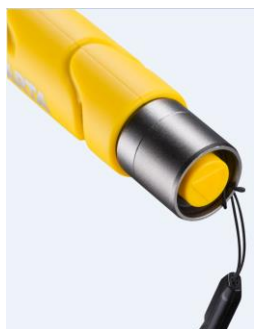

Designation: 18628 LED Outdoor Sports 2AA

Battery Requirement: 2x AA

Bulb required: 1pcs XPG2 R4 cool white , 5Watt LED

Luminous intensity: High: 235 lumens or 6500 cd
Low: 45 lumens or 1100 cd

Range: 160m High / 66m Low (calculated distance at maximum luminous intensity with an illuminance of 0.25 lux)

Weight: 115.8g (without batteries)

Material: Aluminum
Silicon Rubber
TPE (Thermoplastic Elastomer)
All contact parts made of aluminium, bronze or nickel plated steel

Dimensions (mm):

A	160.4
B	36.6
C	24.2
D	20.1

Run Time: High: 4 hours (with VARTA HE)
Low: 30 hours (with VARTA HE)

Glow Ring Duration Time: 30mins (after 1hrs exposed under the powerful light)

Features: 2meters drop test
Super bright CREE cool white LED
MCU control push switch (High/Low/Off)
Photoluminescent material on head rubber
Type II anodized
Comfortable handle rubber grip
Lanyard
IPX4 water resistant
EN62471 eye safety risk group 1
10,000 Switch cycle life