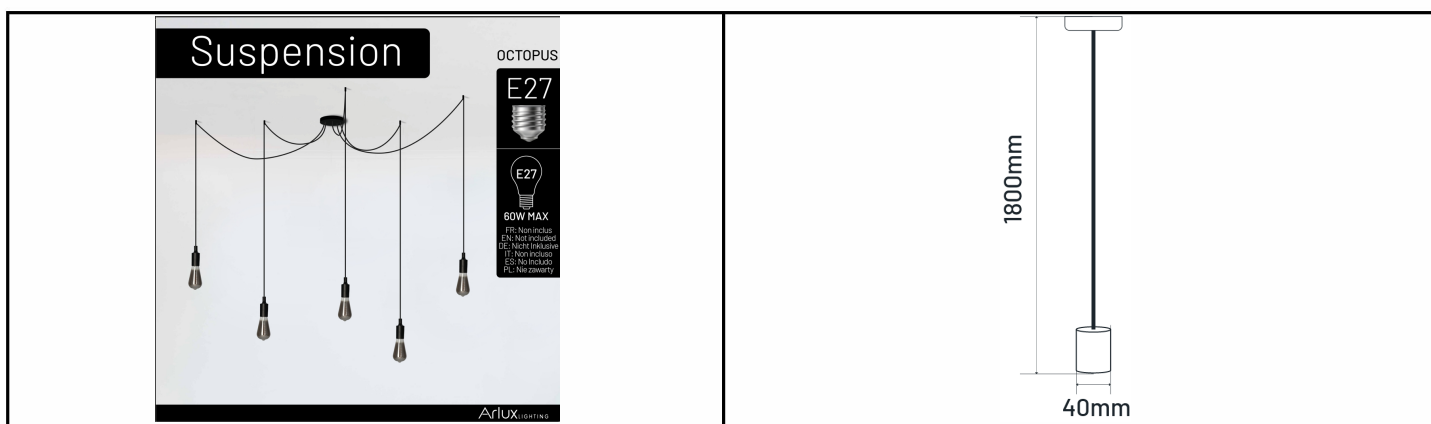

Suspension

OCTOPUS

E27

80W MAX

ArLUX LIGHTING

ARLUX