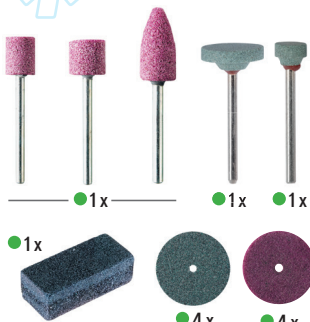

1x

1x

1x

GRINDING