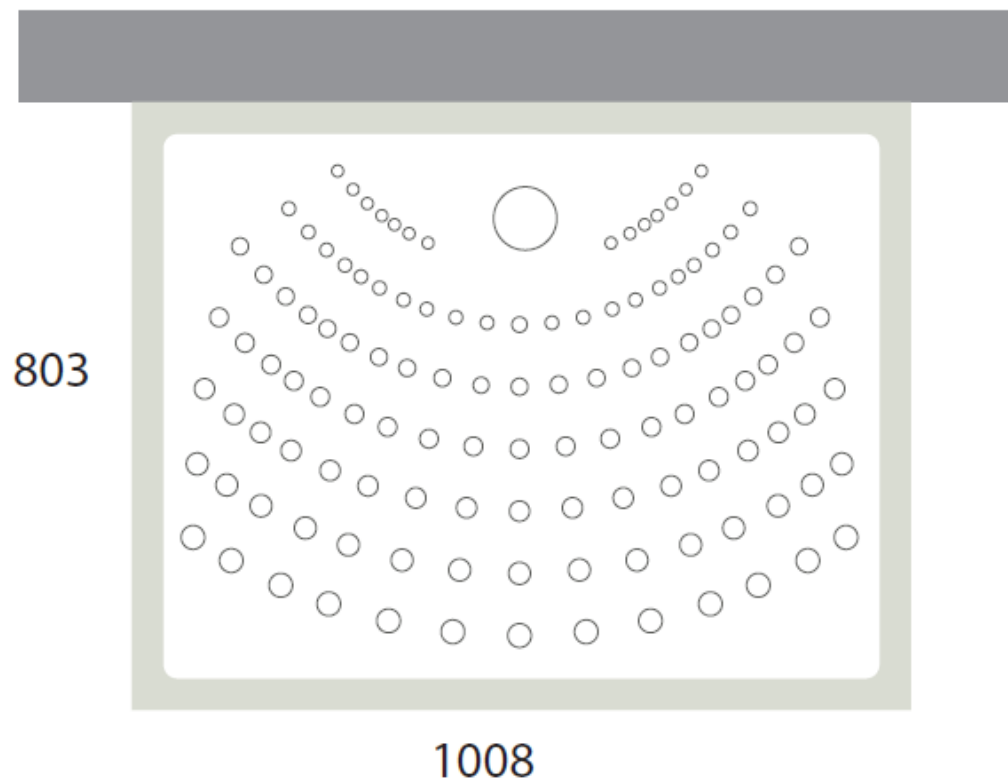

# RECEVEUR A POSER

# 80X100 ATLANTA

**GD** GodartDistribution