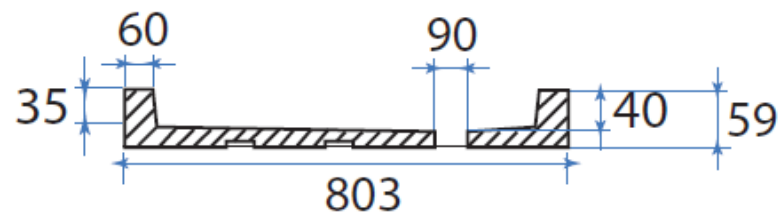

# RECEVEUR A POSER

# 80X100 ATLANTA

**GD** GodartDistribution