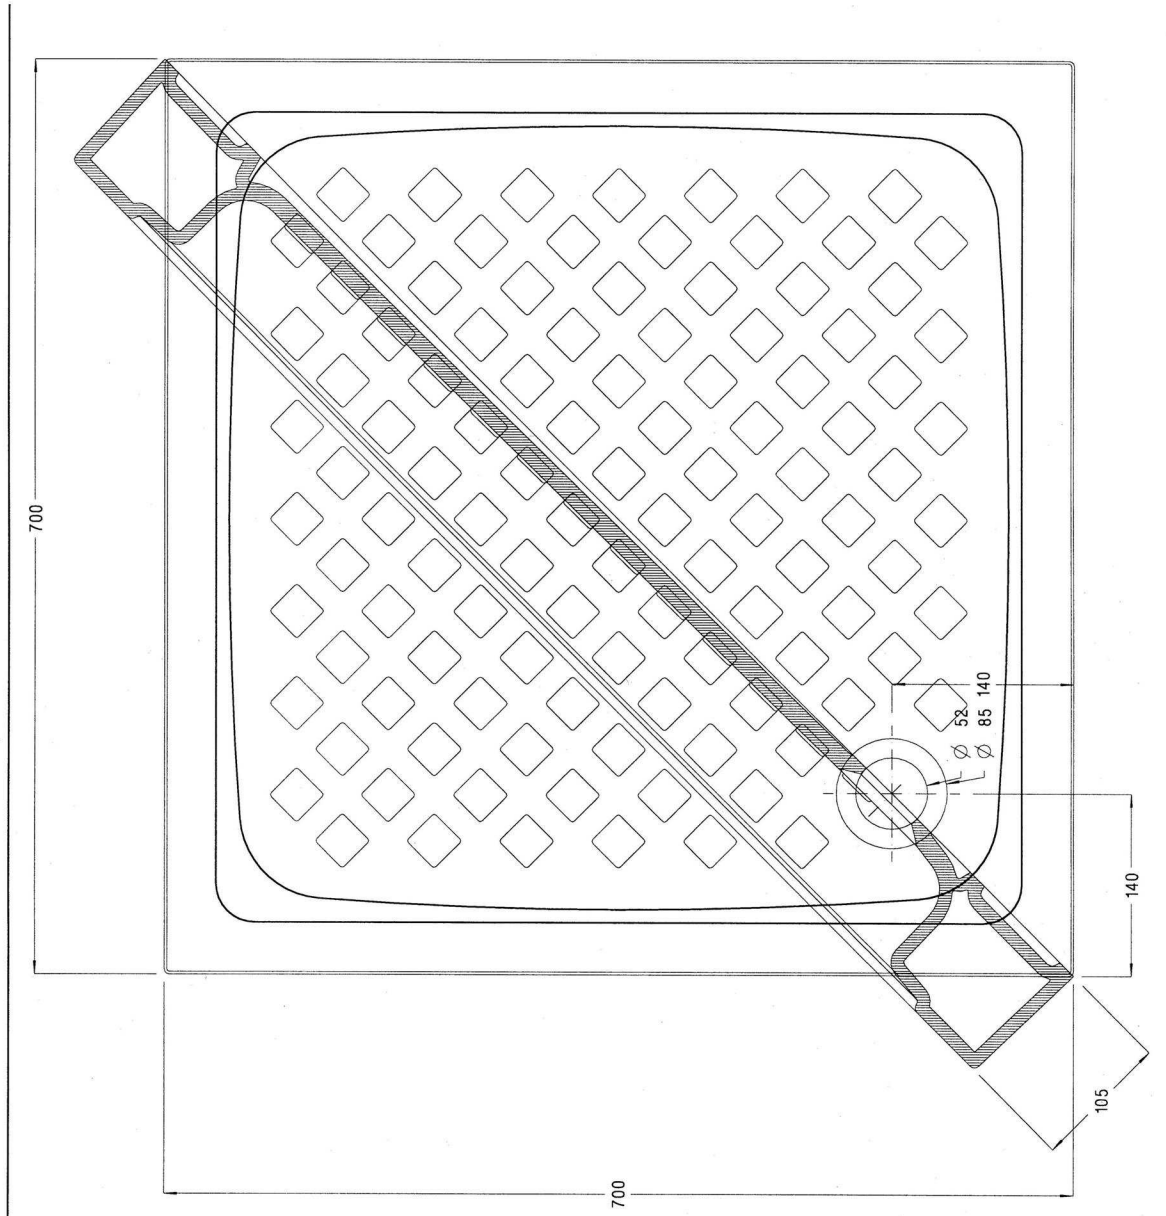

FICHE TECHNIQUE

MODELE: 70 X 70

FAMILLE: RECEVEUR A POSER

Cotes en mm

GODART DISTRIBUTION

62220 Carvin - France

TÉL. : 33 (0) 3 21 79 16 79 * Fax : 33(0) 3 21 74 13 33

www.godart-distribution.com * Email: contact@godart-distribution.com

Reproduction partielle ou complète interdite