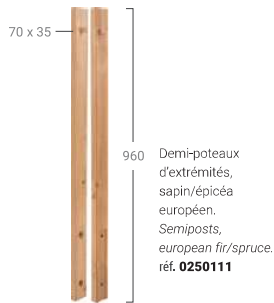

Accessoires, éléments à l'unité

Fittings, single items

Demi-poteaux d'extrémités, sapin/épicéa européen. Semiposts, european fir/spruce.
réf. 0250111

Support poteau, acier polyzingué, laqué noir RAL 9005. Post bracket, thermo-lacquered cast aluminium, black lacquered RAL9005.
réf. 0250104

Main courante, sapin/épicéa européen, teinté marron, recoupable & ajustable. Handrail, european fir/spruce, can be re-cut and adjusted, brown tinted.
réf. 0250043

Support de rampe, fonte d'aluminium thermolaqué noir RAL9005. Handrail bracket, thermo-lacquered cast aluminium, black lacquered RAL9005.
réf. 0250050