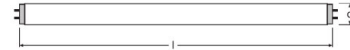

L 36 W/830

Product code 4050300517896

	G13
	1200 mm
	26.0 mm
	–
W	36.00 W
lm	3350 lm
	–
	–
	3350 lm
	3350 lm
cd	–
K	3000 K
COLOUR	LUMILUX Warm White
R_a	≥77
t [h]	20000 h
	Yes
V	–
Hz	–

	–
	–
	–
	–
	–
Hg	2.5 mg
	A+
	43 kWh/1000h