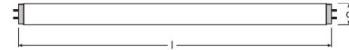

L 58 W/827

Product code 4050300603049

	G13
	1500 mm
	26.0 mm
	–
W	58.00 W
lm	5200 lm
	–
	–
	5200 lm
	5200 lm
cd	–
K	2700 K
COLOUR	LUMILUX INTERNA
R_a	≥77
t [h]	–
	Yes
V	110 V
Hz	–

	–
	–
	–
	–
	–
Hg	2.5 mg
	A
	68 kWh/1000h