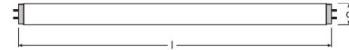

L 58 W/840

Product code 4050300517957

	G13
	1500 mm
	26.0 mm
	–
W	58.00 W
lm	5200 lm
	–
	–
	5200 lm
	5200 lm
cd	–
K	4000 K
COLOUR	LUMILUX Cool White
R_a	≥80
t [h]	20000 h
	Yes
V	–
Hz	–

	–
	–
	–
	–
	–
Hg	2.5 mg
	A
	68 kWh/1000h