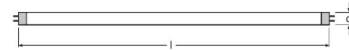

L 8 W/840

Product code 4050300241623

	G5
	288.0 mm
	16.0 mm
	–
W	8.00 W
lm	430 lm
	–
	–
	430 lm
	430 lm
cd	–
K	4000 K
COLOUR	LUMILUX Cool White
R_a	≥80
t [h]	10000 h
	–
V	–
Hz	–

	–
	–
	–
	–
	–
Hg	2.5 mg
	A
	8 kWh/1000h